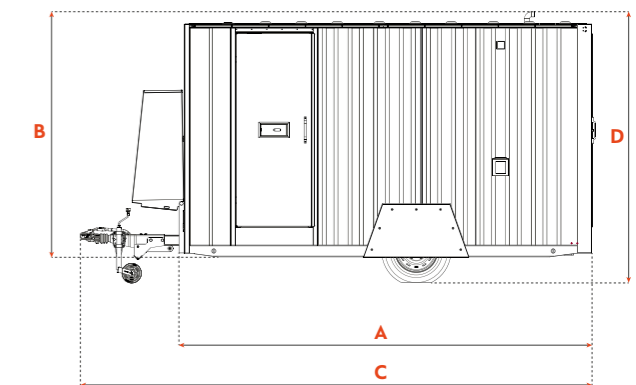

9 PEOPLE

Technical Data

Attribute	Measurement
A Unit Length	3650mm
Unit Width	2300mm
B Unit Height	2398mm
C Towing Length	4775mm
D Towing Height	2657mm
Internal Height	1990mm
Internal Width	2130mm
Net Weight	1675kg

For more information visit
bosscabins.co.uk/all-cabins/c-space-12ft

Technical Data

Attribute	Measurement
A Unit Length	4205mm
Unit Width	2300mm
B Unit Height	2398mm
C Towing Length	5317mm
D Towing Height	2756mm
Internal Height	1990mm
Internal Width	2130mm
Net Weight	1800kg