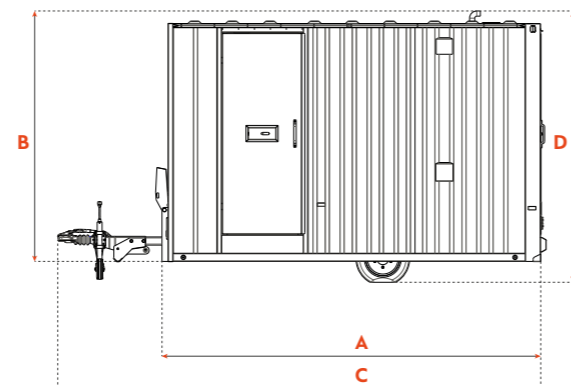

Windows

Sliding window with toughened glass and steel high security steel shutters

Toilet

Re-circulating chemical toilet

✔ Options Available

Canteen Space 12

7 PEOPLE

Canteen Space 14

9 PEOPLE

Technical Data

Attribute	Measurement
A Unit Length	3650mm
Unit Width	2300mm
B Unit Height	2398mm
C Towing Length	4775mm
D Towing Height	2657mm
Internal Height	1990mm
Internal Width	2130mm
Net Weight	1675kg

For more information visit
bosscabins.co.uk/all-cabins/c-space-12ft

Technical Data

Attribute	Measurement
A Unit Length	4205mm
Unit Width	2300mm
B Unit Height	2398mm
C Towing Length	5317mm
D Towing Height	2756mm
Internal Height	1990mm
Internal Width	2130mm
Net Weight	1800kg